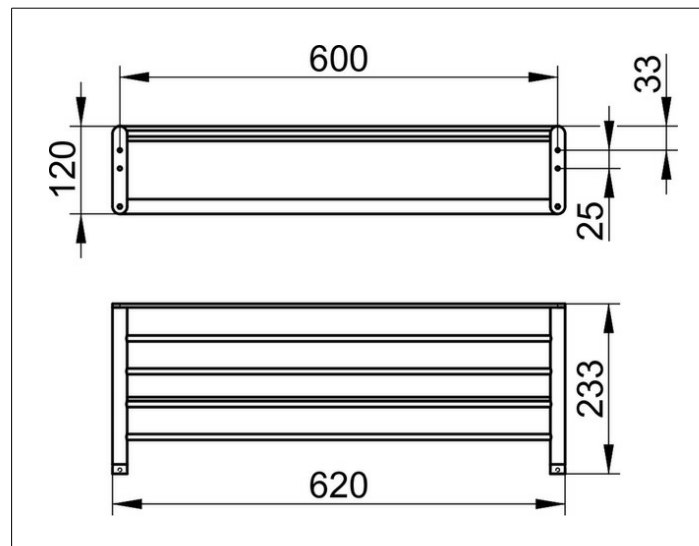

Elegance NEW

11675010000 Towel rack

PRODUCT

DRAWING

SURFACE

chrome-plated

DIMENSION

620 mm

SPECIFICATIONS

KEUCO ELEGANCE towel rack 11675010000
 Chrome-plated towel rack with an elegant shape,
 timeless Design
 a combination of flat and round profiles,
 easy to clean
 Height 120 mm,
 Total Width 620 mm,
 Projection 233 mm
 The towel rack is discretely mounted
 incl. corrosion-free mounting material