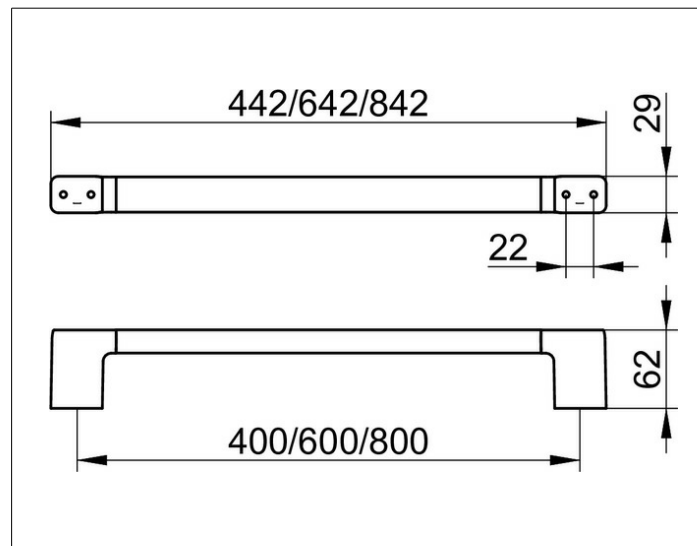

**Collection Moll**

12701010400 Towel rail

**PRODUCT**

**DRAWING**

**SURFACE**

chrome-plated

**DIMENSION**

400 mm

**SPECIFICATIONS**

KEUCO COLLECTION MOLL towel rail 12701010400  
 Chrome-plated towel rail, in an esthetic design with slightly rounded edges,  
 Anti-static, easy to clean  
 Centre to centre 400 mm with overall width of 442 mm  
 Depth 62 mm  
 The towel rail is fitted with 4 hidden fixing points  
 incl. corrosion-free mounting material