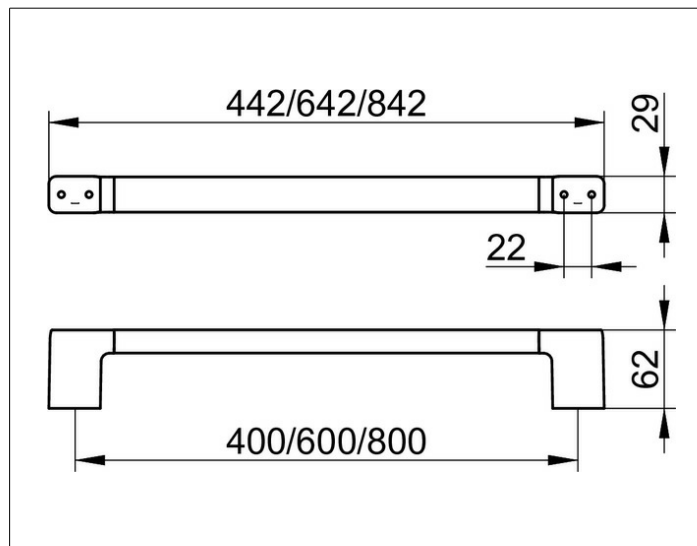

Collection Moll

12701010800 Towel rail

PRODUCT

DRAWING

SURFACE

chrome-plated

DIMENSION

800 mm

SPECIFICATIONS

KEUCO COLLECTION MOLL towel rail 12701010800
 Chrome-plated towel rail, in an esthetic design with slightly rounded edges,
 Anti-static, easy to clean
 Centre to centre 800 mm with overall width of 842 mm
 Depth 62 mm
 The towel rail is fitted with 4 hidden fixing points
 incl. corrosion-free mounting material