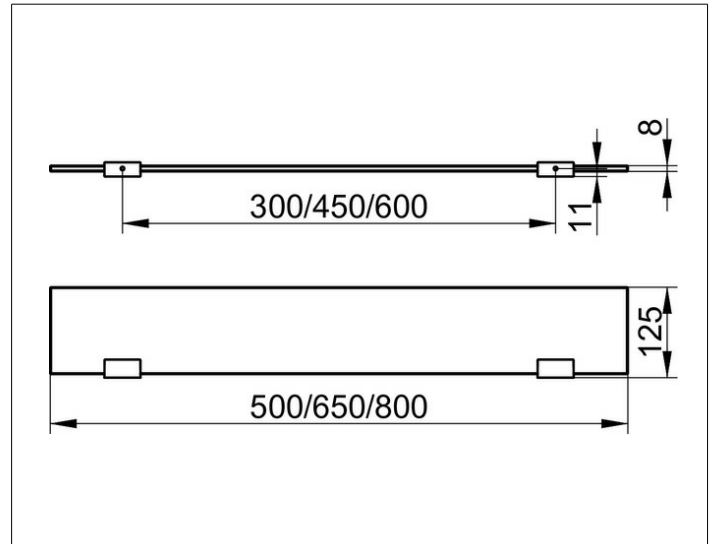

Collection Moll

12710005500 Crystalline glass shelf

PRODUCT

DRAWING

PRODUCT ATTRIBUTES

tempered glass (ESG), without green tinged edge, only

DIMENSION

500 x 120 x 8 mm