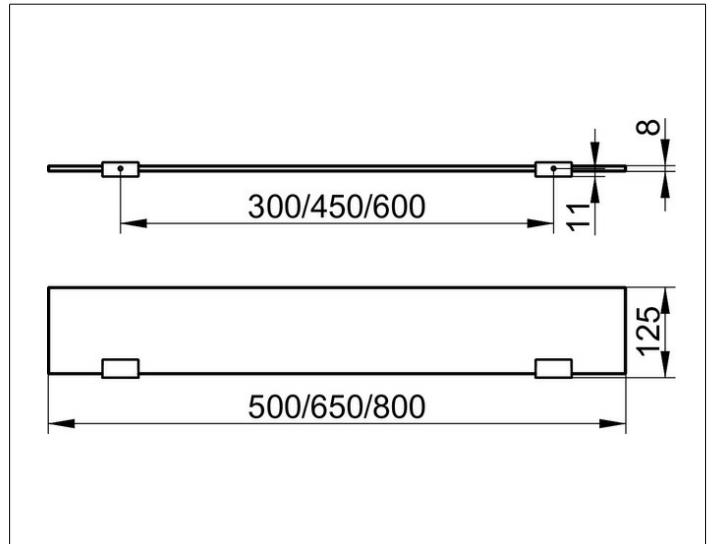

Collection Moll

12710005800 Crystalline glass shelf

PRODUCT

DRAWING

PRODUCT ATTRIBUTES

tempered glass (ESG), without green tinged edge, only

DIMENSION

800 x 120 x 8 mm