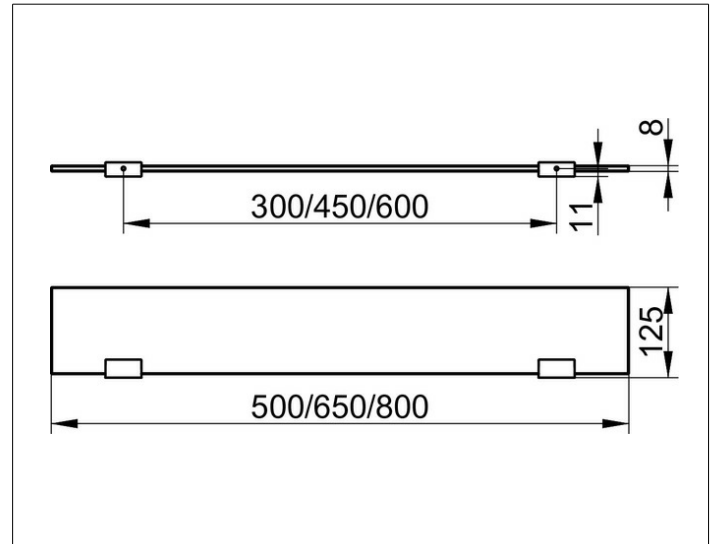

Collection Moll

12710015500 Glass shelf with brackets

PRODUCT

DRAWING

PRODUCT ATTRIBUTES

complete with crystalline glass shelf
tempered glass (ESG), without green tinged edge

SURFACE

chrome-plated

DIMENSION

500 x 120 x 8 mm