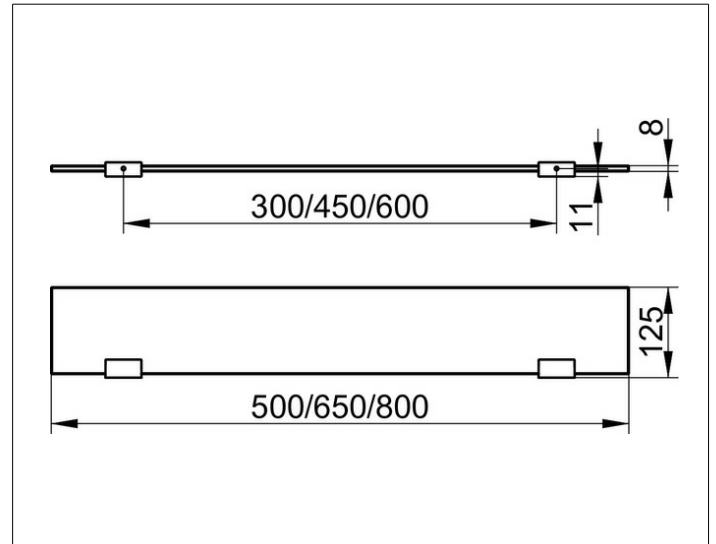

**Collection Moll**

**12710015600 Glass shelf with brackets**

**PRODUCT**

**DRAWING**

**PRODUCT ATTRIBUTES**

complete with crystalline glass shelf  
tempered glass (ESG), without green tinged edge

**SURFACE**

chrome-plated

**DIMENSION**

650 x 120 x 8 mm