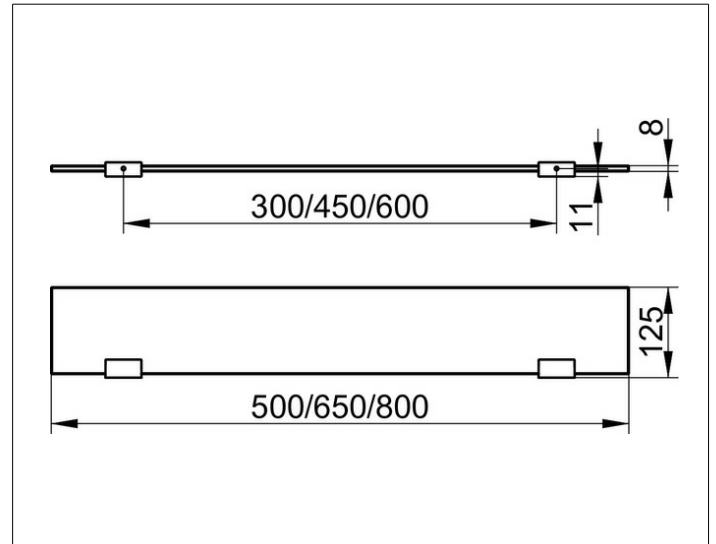

Collection Moll

12710015800 Glass shelf with brackets

PRODUCT

DRAWING

PRODUCT ATTRIBUTES

complete with crystalline glass shelf
tempered glass (ESG), without green tinged edge

SURFACE

chrome-plated

DIMENSION

800 x 120 x 8 mm