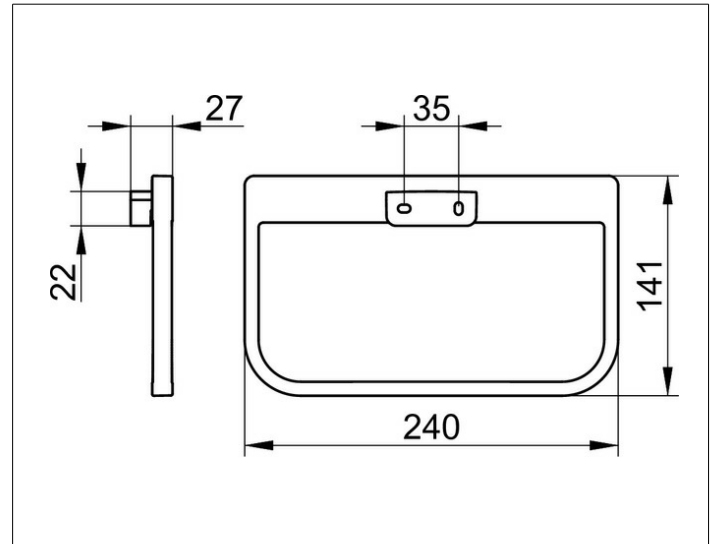

Collection Moll

12721010000 Towel ring

PRODUCT

DRAWING

SURFACE

chrome-plated

SPECIFICATIONS

KEUCO COLLECTION MOLL towel ring 1272010000

Chrome-plated towel ring in an esthetic design with slightly rounded edges, closed form, rectangular, bottom edges are rounded, towel ring swivels, anti-static, easy to clean

Width 240 mm, Height 141 mm

The towel ring is fitted with two hidden fixing points
incl. corrosion-free mounting material