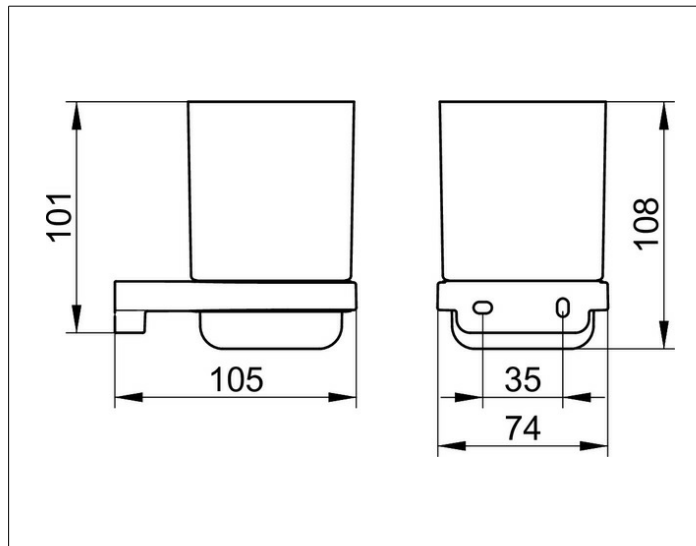

Collection Moll

12750019000 Tumbler holder

PRODUCT

DRAWING

PRODUCT ATTRIBUTES

complete with crystal glass tumbler

SURFACE

chrome-plated

SPECIFICATIONS

KEUCO COLLECTION MOLL tumbler holder 1275019000

Chrome-plated tumbler holder in an esthetic design, holder with slightly rounded edges, complete with crystal glass tumbler (diameter 74 mm), easy to clean,

Width 74 mm, Height 108 mm, Projection 105 mm

The tumbler holder is fitted with two hidden fixing points
incl. corrosion-free mounting material