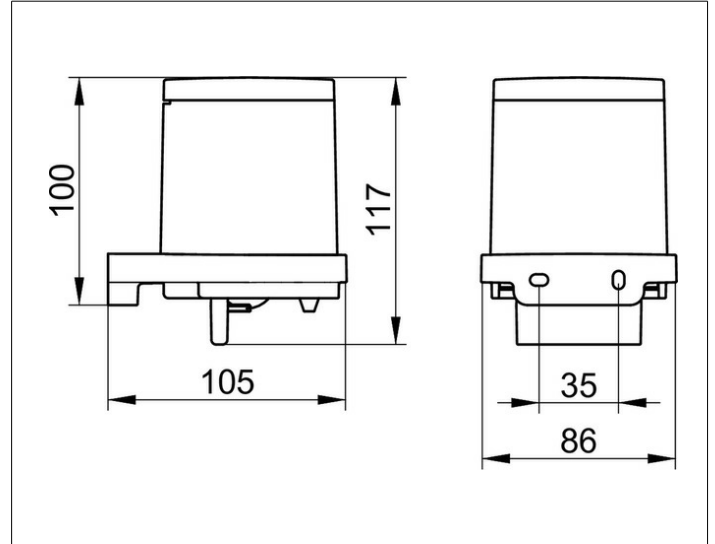

Collection Moll
12752000100 Lid

PRODUCT

DRAWING

PRODUCT ATTRIBUTES

synthetic matt, only

SURFACE

white