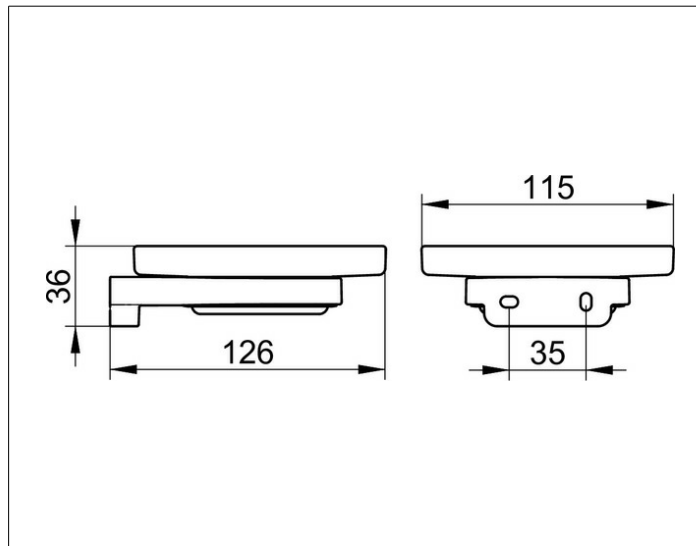

Collection Moll

12755019000 Soap holder

PRODUCT

DRAWING

PRODUCT ATTRIBUTES

with detachable crystal soap dish

SURFACE

chrome-plated

SPECIFICATIONS

KEUCO COLLECTION MOLL soap holder 12755019000

Chrome-plated soap holder in an esthetic design, holder with slightly rounded edges

Complete with a removable crystal soap dish, (diameter 115 mm),

Easy to clean,

Width 115 mm, height 36 mm, projection 126 mm

The soap holder is fitted with 2 hidden fixing points incl. corrosion-free mounting material