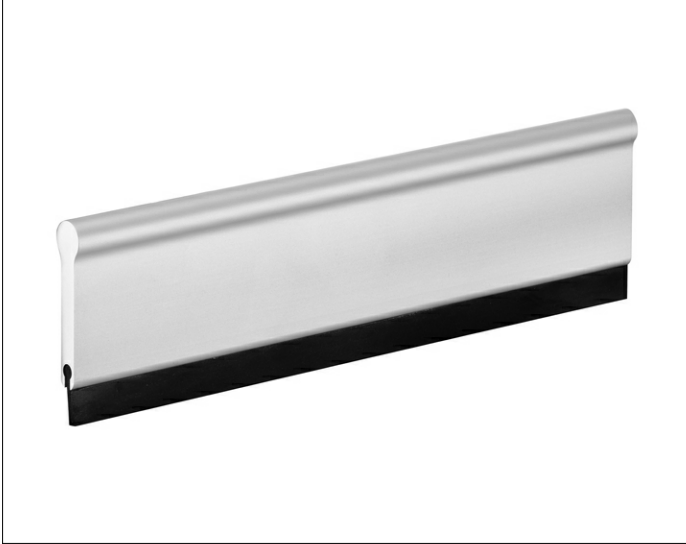

Collection Moll  
12759170000 Glass wiper

**PRODUCT**

**DRAWING**

**PRODUCT ATTRIBUTES**

only

**SURFACE**

aluminium silver anodized (E6 EV1)