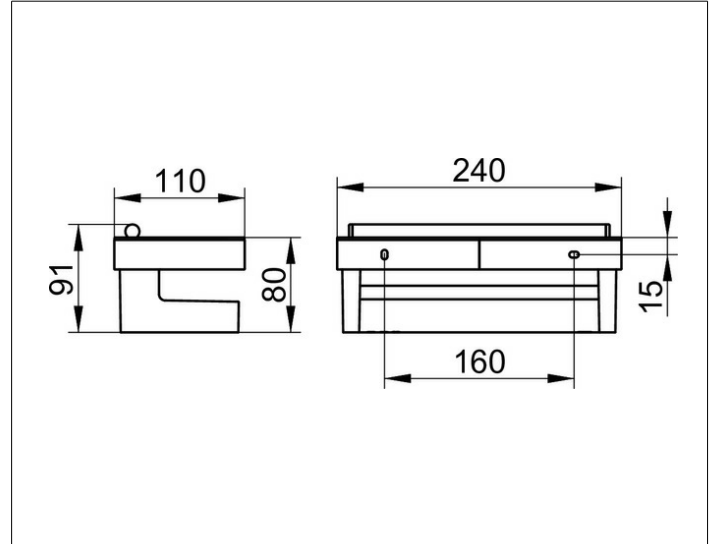

Collection Moll  
12759170000 Glass wiper

**PRODUCT**

**DRAWING**

**PRODUCT ATTRIBUTES**

only

**SURFACE**

aluminium silver anodized (E6 EV1)