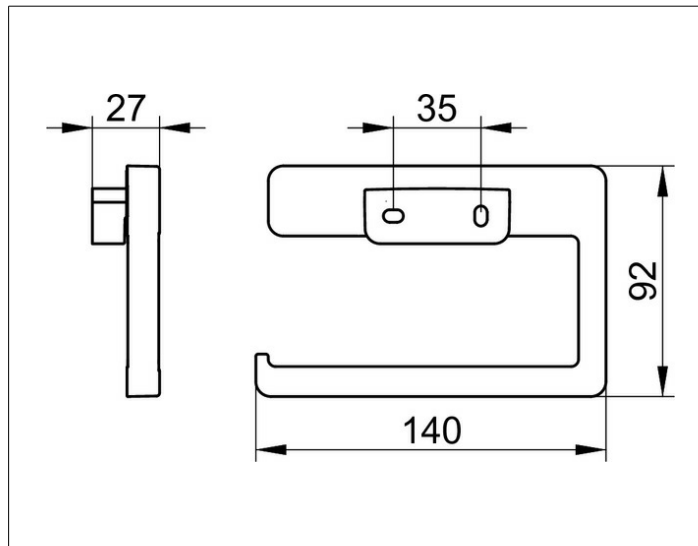

**Collection Moll**

**12762010000 Toilet paper holder**

**PRODUCT**

**DRAWING**

**PRODUCT ATTRIBUTES**

open form  
for 100/120 mm wide paper rolls

**SURFACE**

chrome-plated

**SPECIFICATIONS**

KEUCO COLLECTION MOLL Toilet paper holder 12762010000, open form, chrome-plated  
toilet paper holder in an esthetic design, open form, holder with slightly rounded edges  
Suitable for 100 mm wide toilet rolls  
Width 140 mm, height 92 mm, Projection 27 mm  
The toilet paper holder is fitted with 2 hidden fixing points incl. corrosion-free mounting material