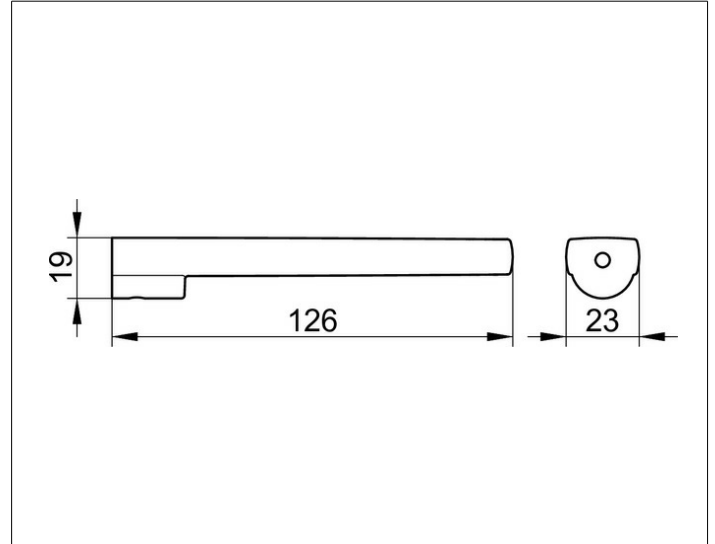

Collection Moll

12763010000 Spare paper holder

PRODUCT

DRAWING

SURFACE

chrome-plated

SPECIFICATIONS

KEUCO COLLECTION MOLL spare paper holder 12763010000

Chrome-plated spare paper holder in an esthetic design, holder with slightly rounded edges, easy to clean, wall mounted

Projection: 126 mm

The spare paper holder is fitted with 1 hidden fixing point incl. corrosion-free mounting material