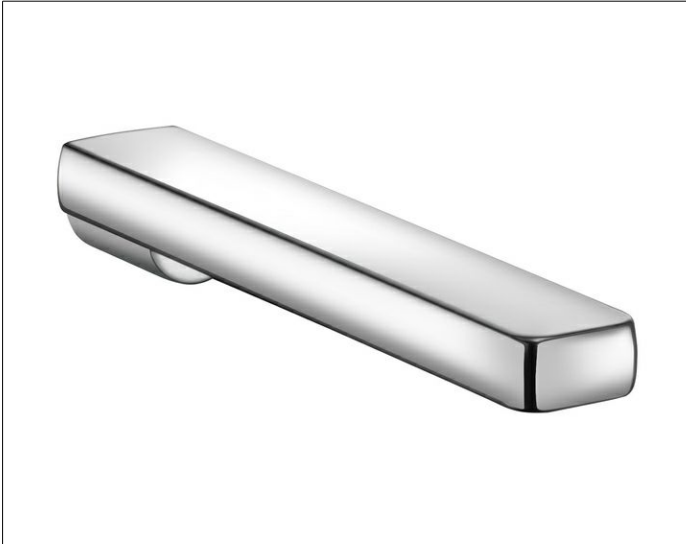

Collection Moll

12763010000 Spare paper holder

PRODUCT

DRAWING

SURFACE

chrome-plated

SPECIFICATIONS

KEUCO COLLECTION MOLL spare paper holder 12763010000

Chrome-plated spare paper holder in an esthetic design, holder with slightly rounded edges, easy to clean, wall mounted

Projection: 126 mm

The spare paper holder is fitted with 1 hidden fixing point incl. corrosion-free mounting material