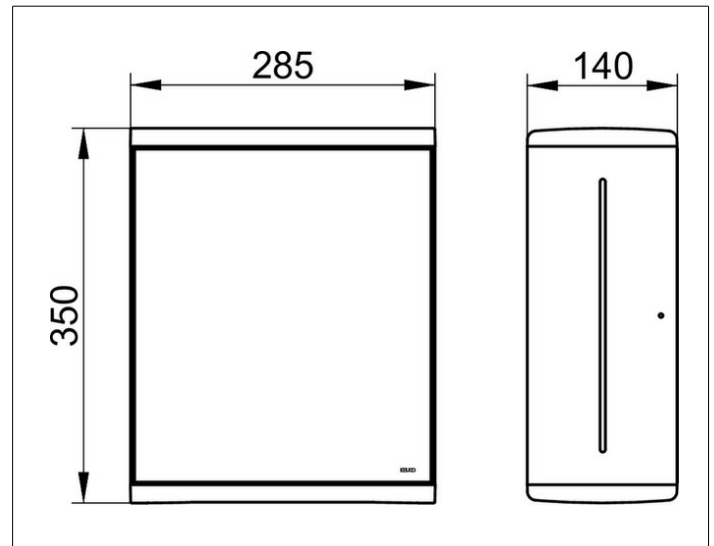

Collection Moll

12785010200 Paper towel dispenser

PRODUCT

DRAWING

PRODUCT ATTRIBUTES

with mirror door

SURFACE

aluminium silver anodized (E6 EV1)/white (RAL 9003)

SPECIFICATIONS

KEUCO COLLECTION MOLL paper towel dispenser 12785010200
 Paper towel dispenser aluminum silver anodized with a mirrored-glass swing door,
 Door hinge right, pivoting range approx. 280 mm, and max. 95°,
 Wall mounted, plastic lid and base, mat, white, RAL 9003
 Total depth with door opened 410 mm, for folded paper towels, length up to 250 mm,
 Width from 100 up to 120 mm, Height 350 mm, Width 285 mm
 Projection 140 mm
 The paper towel dispenser is fitted with 4 hidden fixing points incl. corrosion-free mounting material