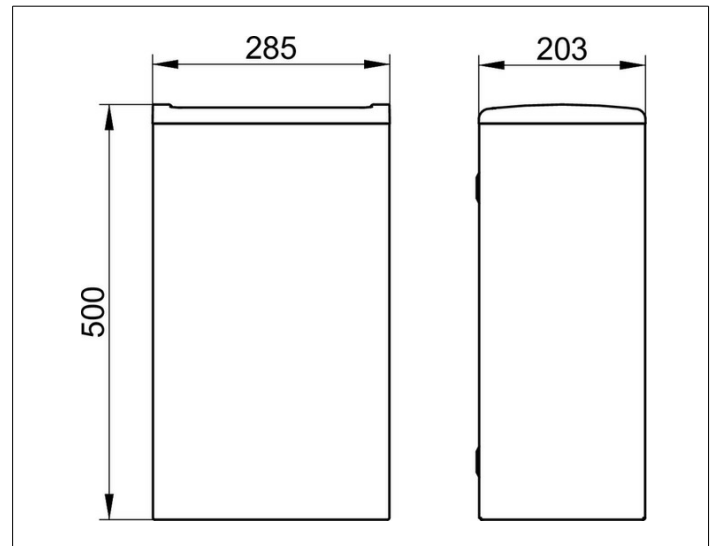

Collection Moll

12788010001 Waste bin

PRODUCT

DRAWING

PRODUCT ATTRIBUTES

wall mounted
Capacity: 25 l

SURFACE

chrome-finish (polished stainless steel)anthracite (RAL 7021)

SPECIFICATIONS

KEUCO COLLECTION MOLL Waste bin 12788010001

Waste bin in chrome-finish (polished stainless steel), wall mounted model for installation in public domain, with concealed mounting brackets for bin liners

Capacity: approx. 25l, plastic cover frame, anthracite, RAL 7021,

Height 500 mm, Width 285 mm, Projection 203 mm

The paper towel dispenser is fitted with 4 hidden fixing points incl. corrosion-free mounting material