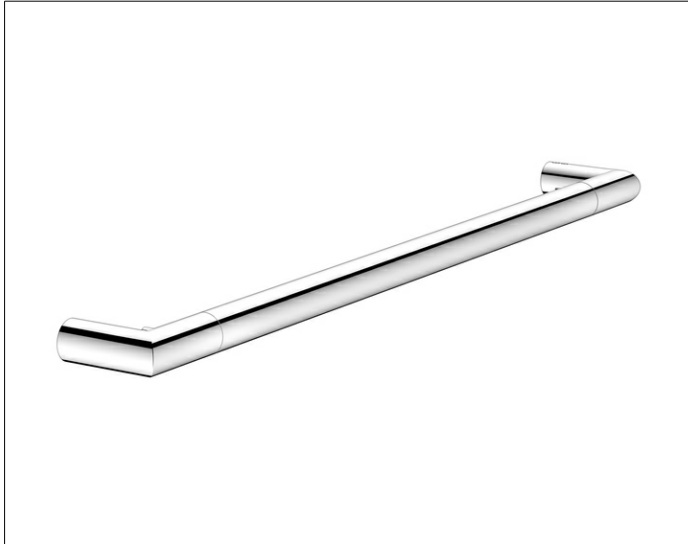

Collection REVA

12801010600 Towel rail

PRODUCT

DRAWING

PRODUCT ATTRIBUTES

with integrated hook

SURFACE

chrome-plated

DIMENSION

600 mm

SPECIFICATIONS

KEUCO COLLECTION REVA - Towel rail 600mm - 12801010600

The perfect fit - The practical little helpers.

Perfection in detail - The one that connects Combination of design and function - With integrated hook

Width / \varnothing : 600 mm - Height: 25 mm - Dimension: 69 mm

Axis dimension : 575 mm

Material: Metall

Surface: chrome

The product can be screwed or glued - concealed fastening - including corrosion-free fastening material