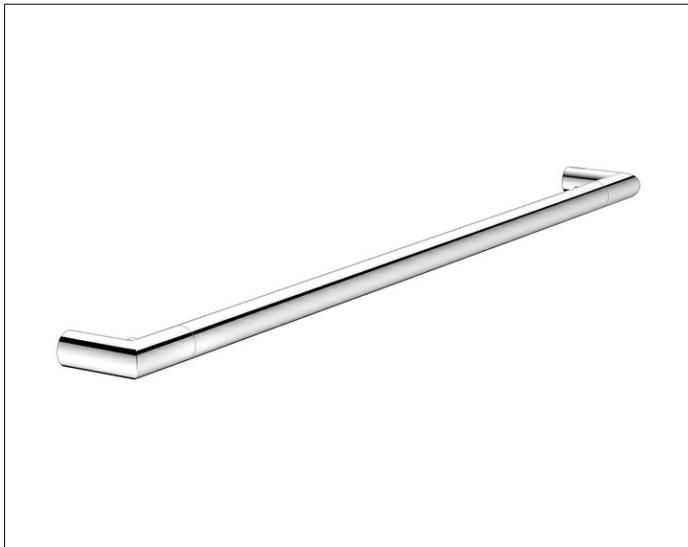

Collection REVA

12801010800 Towel rail

PRODUCT

DRAWING

PRODUCT ATTRIBUTES

with integrated hook

SURFACE

chrome-plated

DIMENSION

800 mm

SPECIFICATIONS

KEUCO COLLECTION REVA - Towel rail 800mm - 12801010800

The perfect fit - The practical little helpers.

Perfection in detail - The one that connects Combination of design and function - With integrated hook

Width /  $\varnothing$  : 800 mm - Height: 25 mm - Dimension: 69 mm

Axis dimension : 775 mm

Material: Metal

Surface: chrome

The product can be screwed or glued - concealed fastening - including corrosion-free fastening material