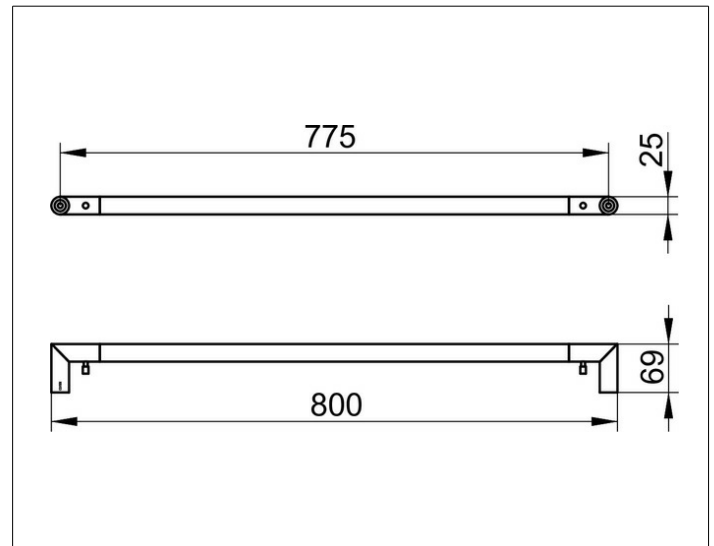

Collection REVA

12801010800 Towel rail

PRODUCT

DRAWING

PRODUCT ATTRIBUTES

with integrated hook

SURFACE

chrome-plated

DIMENSION

800 mm

SPECIFICATIONS

KEUCO COLLECTION REVA - Towel rail 800mm - 12801010800

The perfect fit - The practical little helpers.

Perfection in detail - The one that connects Combination of design and function - With integrated hook

Width /  $\varnothing$  : 800 mm - Height: 25 mm - Dimension: 69 mm

Axis dimension : 775 mm

Material: Metal

Surface: chrome

The product can be screwed or glued - concealed fastening - including corrosion-free fastening material

Optional glue set

2 x Glue set no. 5 with rosette - Art.no.glueset 4994000501

Articlenumber: 12801010800