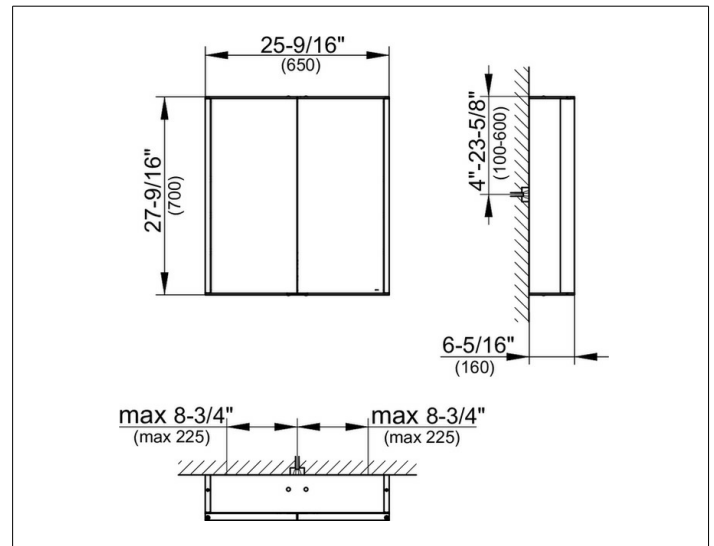

Royal Match
12801171351 Mirror cabinet

PRODUCT

DRAWING

EEK: ,

SURFACE

silver anodized

DIMENSION

650 x 700 x 160 mm

SPECIFICATIONS

KEUCO Royal Match Mirror cabinet 12801171351
 High quality Mirror cabinet in elegant design

wall mounted,
 2 hinged double sided crystal mirror doors,
 body in aluminium silver anodized,
 rear panel in back-lacquered white glass

- 2 sockets (internal)
- 2 x 3 adjustable glass shelves
- interior lighting

25-9/16" x 27-9/16" x 6-5/16"

silver anodized