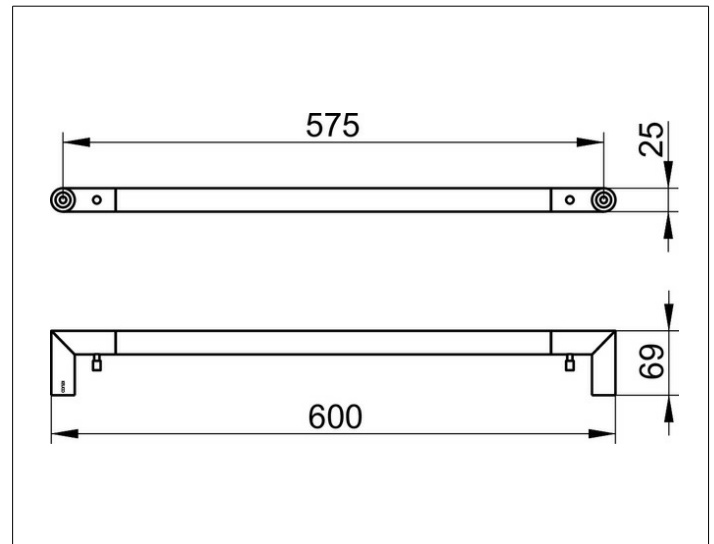

Collection REVA

12801370600 Towel rail

PRODUCT

DRAWING

PRODUCT ATTRIBUTES

with integrated hook

SURFACE

black matt

DIMENSION

600 mm

SPECIFICATIONS

KEUCO COLLECTION REVA - Towel rail 600mm - 12801370600

Powerful accents

Perfection in detail - The one that connects Combination of design and function - With integrated hook

Width /  $\varnothing$  : 600 mm - Height: 25 mm - Dimension: 69 mm

Axis dimension : 575 mm

Material: Metal

Surface: black matt

The product can be screwed or glued - Concealed fastening - Including corrosion-free fastening material

Optional glue set

2 x Glue set no. 5 with rosette - Art.no.glueset 4994370501

Articlenumber: 12801370600