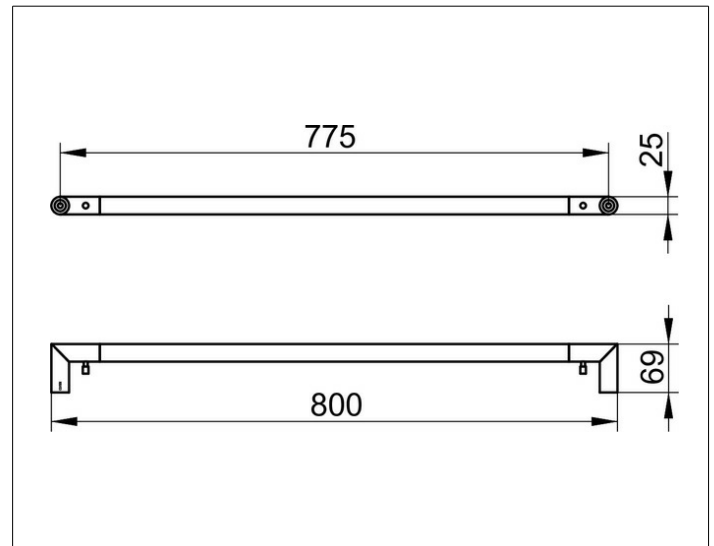

Collection REVA

12801370800 Towel rail

PRODUCT

DRAWING

PRODUCT ATTRIBUTES

with integrated hook

SURFACE

black matt

DIMENSION

800 mm

SPECIFICATIONS

KEUCO COLLECTION REVA - Towel rail 800mm - 12801370800

Powerful accents

Perfection in detail - The one that connects Combination of design and function - With integrated hook

Width / ϕ : 800 mm - Height: 25 mm - Dimension: 69 mm

Axis dimension : 775 mm

Material: Metal

Surface: black matt

The product can be screwed or glued - Concealed fastening - Including corrosion-free fastening material

Optional glue set

2 x Glue set no. 5 with rosette - Art.no.glueset 4994370501

Articlenumber: 12801370800