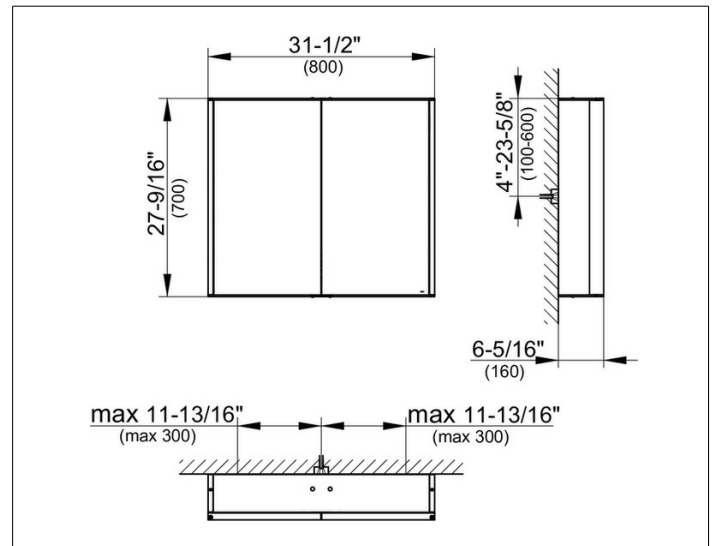

Royal Match
12802171351 Mirror cabinet

PRODUCT

DRAWING

EEK: ,

SURFACE

silver anodized

DIMENSION

800 x 700 x 160 mm

SPECIFICATIONS

KEUCO Royal Match Mirror cabinet 12802171351
 High quality Mirror cabinet in elegant design

wall mounted,
 2 hinged double sided crystal mirror doors,
 body in aluminium silver anodized,
 rear panel in back-lacquered white glass

- 2 sockets (internal)
- 2 x 3 adjustable glass shelves
- interior lighting

31-1/2" x 27-9/16" x 6-5/16"

silver anodized