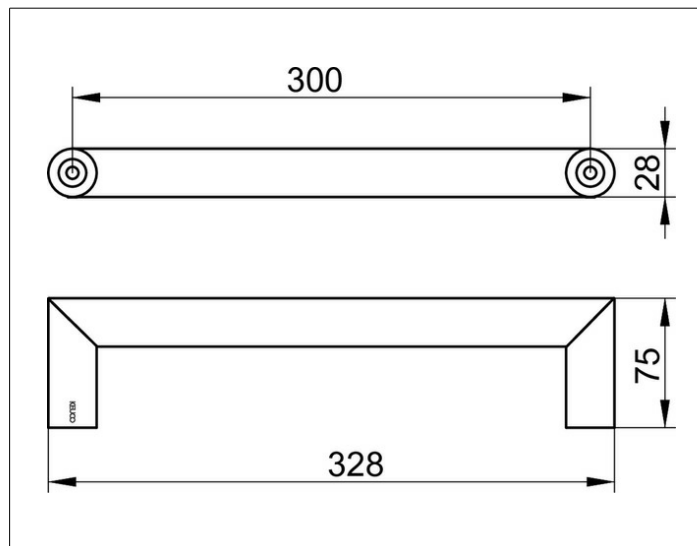

Collection REVA
12807370000 Grab bar

PRODUCT

DRAWING

SURFACE

black matt

DIMENSION

328 mm

SPECIFICATIONS

KEUCO COLLECTION REVA - Grab bar - 12807370000

Powerful accents

Perfection in detail - The one that connects Combination of design and function - Type tested (Baumuster geprüft) - Maximum load: 115 kg

Width / \varnothing : 328 mm - Height: 28 mm - Dimension: 75 mm

Axis dimension : 300 mm

Material: Metal

Surface: black matt

The product can be screwed - Concealed fastening - Including corrosion-free fastening material

Optional glue set
not possible - Art.no.glueset

Articlenumber: 12807370000