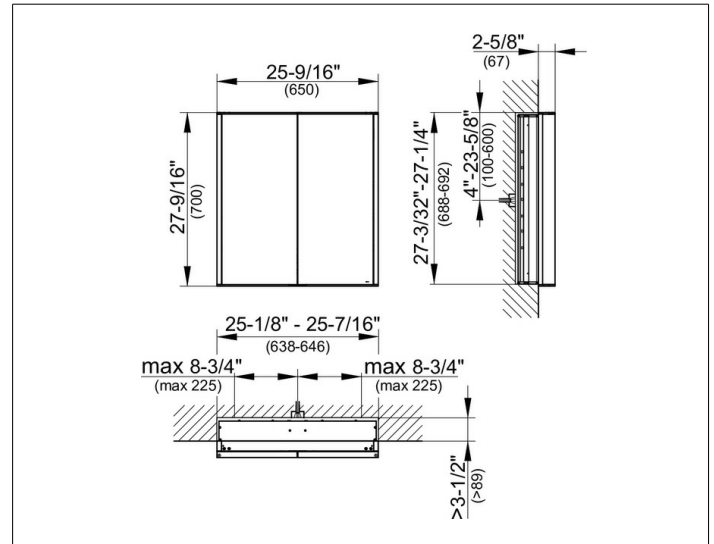

Royal Match
12811171351 Mirror cabinet

PRODUCT

DRAWING

EEK: ,

SURFACE

silver anodized

DIMENSION

650 x 700 x 150 mm

SPECIFICATIONS

KEUCO Royal Match Mirror cabinet 12811171351
 High quality Mirror cabinet in elegant design

for recessed installation
 2 hinged double sided crystal mirror doors,
 body in aluminium silver anodized,
 rear panel in back-lacquered white glass

- 2 sockets (internal)
- 2 x 3 adjustable glass shelves
- interior lighting

$25\text{-}9/16''$ x $27\text{-}9/16''$ x $5\text{-}7/8''$

silver anodized