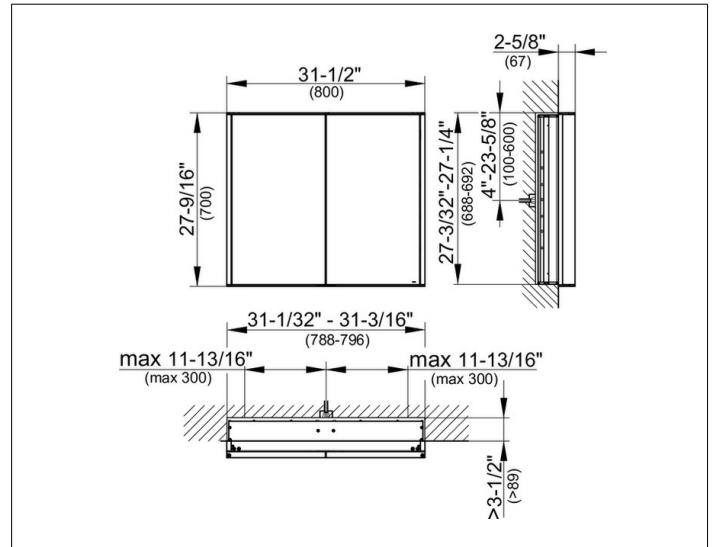

Royal Match
12812171351 Mirror cabinet

PRODUCT

DRAWING

EEK: ,

SURFACE

silver anodized

DIMENSION

800 x 700 x 150 mm

SPECIFICATIONS

KEUCO Royal Match Mirror cabinet 12812171351
 High quality Mirror cabinet in elegant design

for recessed installation
 2 hinged double sided crystal mirror doors,
 body in aluminium silver anodized,
 rear panel in back-lacquered white glass

- 2 sockets (internal)
- 2 x 3 adjustable glass shelves
- interior lighting

$31\frac{1}{2}'' \times 27\frac{9}{16}'' \times 5\frac{7}{8}''$

silver anodized