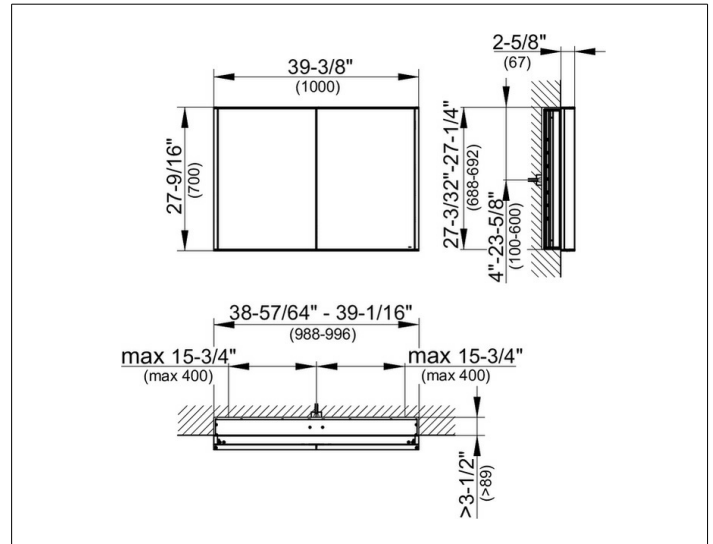

**Royal Match**  
**12813171351 Mirror cabinet**

**PRODUCT**

**DRAWING**

EEK: ,

**SURFACE**

silver anodized

**DIMENSION**

1000 x 700 x 150 mm

**SPECIFICATIONS**

KEUCO Royal Match Mirror cabinet 12813171351  
 High quality Mirror cabinet in elegant design

for recessed installation  
 2 hinged double sided crystal mirror doors,  
 body in aluminium silver anodized,  
 rear panel in back-lacquered white glass

- 2 sockets (internal)
- 2 x 3 adjustable glass shelves
- interior lighting

$39\frac{3}{8}"$  x  $27\frac{9}{16}"$  x  $5\frac{7}{8}"$

silver anodized