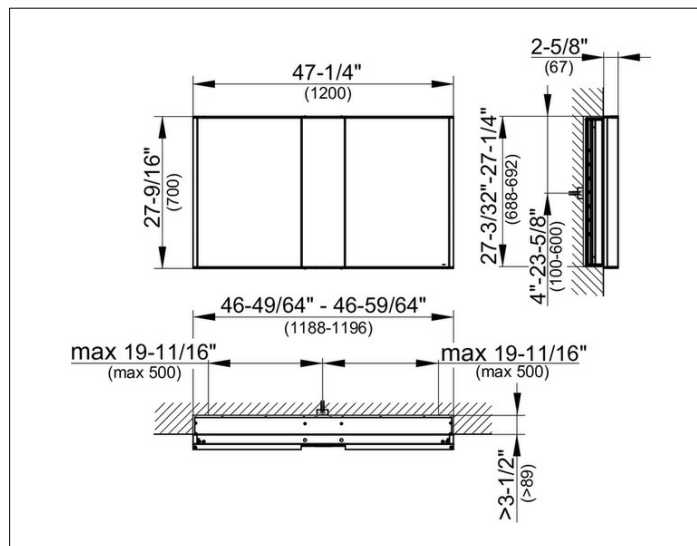

Royal Match
12814171351 Mirror cabinet

PRODUCT

DRAWING

EEK: ,

SURFACE

silver anodized

DIMENSION

1200 x 700 x 150 mm

SPECIFICATIONS

KEUCO Royal Match Mirror cabinet 12814171351
 High quality Mirror cabinet in elegant design

for recessed installation
 1 fixed mirror unit (centric)
 2 hinged double sided crystal mirror doors,
 body in aluminium silver anodized,
 rear panel in back-lacquered white glass

- 2 sockets (internal)
- 2 x 3 adjustable glass shelves
- interior lighting

47-1/4" x 27-9/16" x 5-7/8"

silver anodized