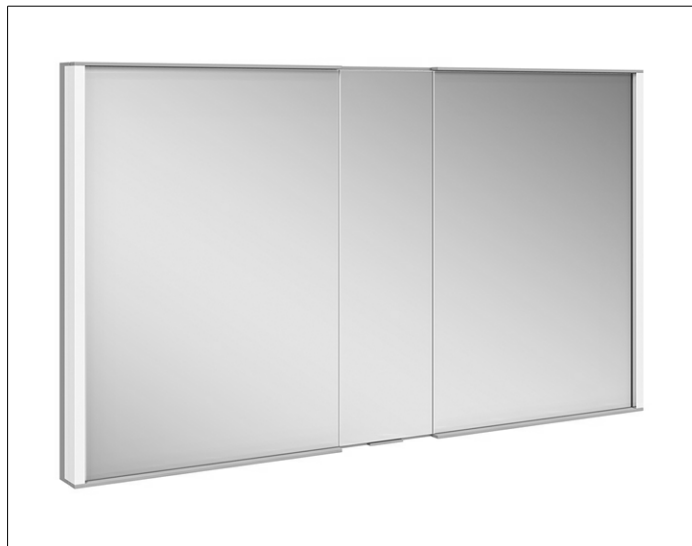

Royal Match
12814171351 Mirror cabinet

PRODUCT

DRAWING

EEK: ,

SURFACE

silver anodized

DIMENSION

1200 x 700 x 150 mm

SPECIFICATIONS

KEUCO Royal Match Mirror cabinet 12814171351
 High quality Mirror cabinet in elegant design

for recessed installation
 1 fixed mirror unit (centric)
 2 hinged double sided crystal mirror doors,
 body in aluminium silver anodized,
 rear panel in back-lacquered white glass

Operation:
 control panel with capacitive touch sensor,
 optional to be operated via the light switch

Illumination:
 LED 2 x 12,5 watt (lifespan > 30.000 hours),
 light color 3000 kelvin (warm white),
 infinitely dimmable, lamps non-exchangeable

- 2 sockets (internal)
- 2 x 3 adjustable glass shelves
- interior lighting

47-1/4" x 27-9/16" x 5-7/8"

silver anodized