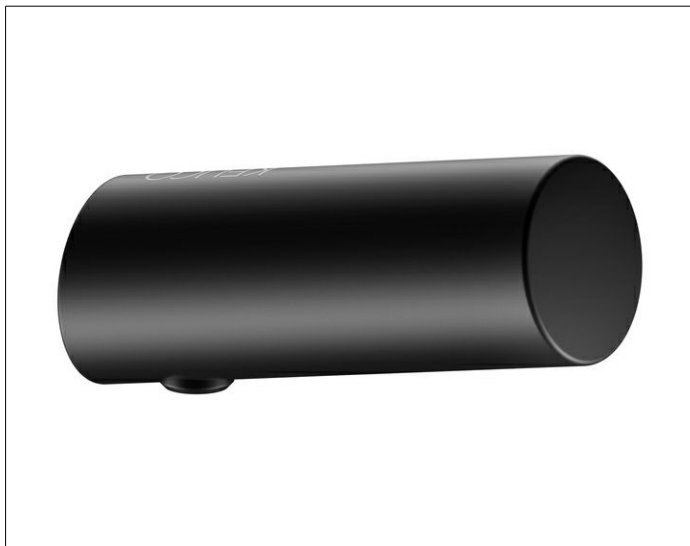

Collection REVA

1281437000 Towel hook

**PRODUCT**

**DRAWING**

**SURFACE**

black matt

**SPECIFICATIONS**

KEUCO COLLECTION REVA - Towel hook - 12814370000

Powerful accents

Perfection in detail - The one that connects Combination of design and function

Width /  $\varnothing$  : 16 mm - Height: 16 mm - Dimension: 46 mm

Material: Metal

Surface: black matt

The product can be screwed or glued - Concealed fastening - Including corrosion-free fastening material

Optional glue set

Glue set no. 05 with rosette - Art.no.glueset 4994370501

Articlenumber: 12814370000