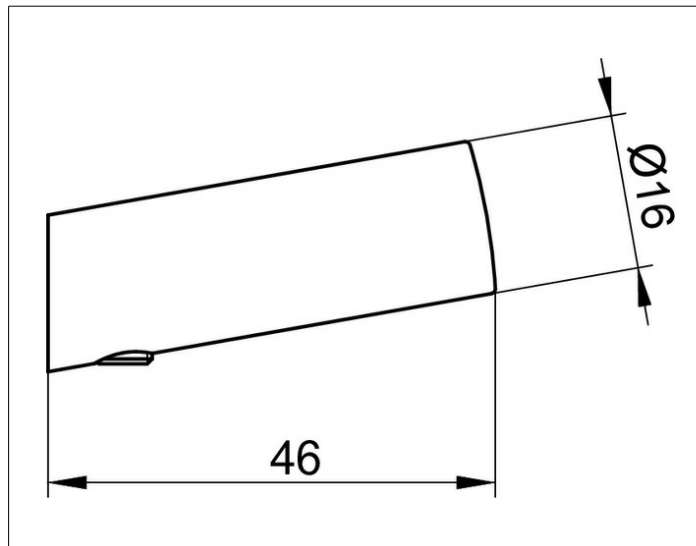

Collection REVA

1281437000 Towel hook

**PRODUCT**

**DRAWING**

**SURFACE**

black matt

**SPECIFICATIONS**

KEUCO COLLECTION REVA - Towel hook - 12814370000

Powerful accents

Perfection in detail - The one that connects Combination of design and function

Width /  $\varnothing$  : 16 mm - Height: 16 mm - Dimension: 46 mm

Material: Metal

Surface: black matt

The product can be screwed or glued - Concealed fastening - Including corrosion-free fastening material