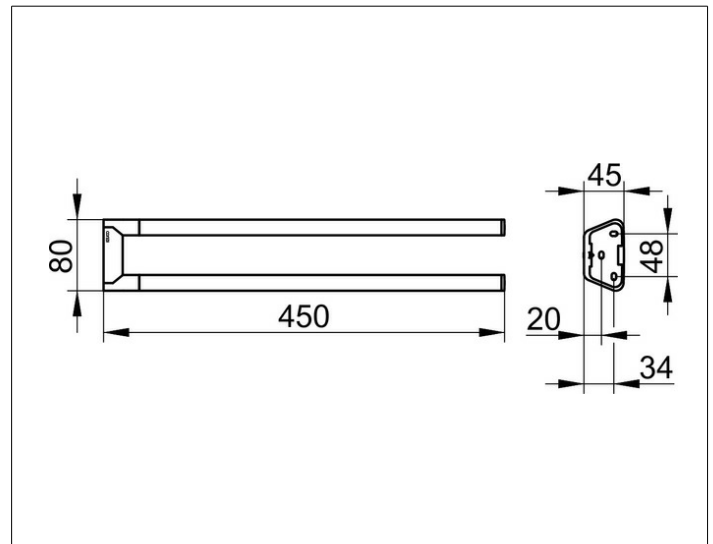

Collection REVA

12818370000 Towel holder

PRODUCT

DRAWING

PRODUCT ATTRIBUTES

fixed

SURFACE

black matt

DIMENSION

450 mm

SPECIFICATIONS

KEUCO COLLECTION REVA - Towel holder, 2 arms - 12818370000
 Powerful accents
 Perfection in detail - The one that connects Combination of design and function - 2 arms - Fixed

Width / \varnothing : 80 mm - Height: 45 mm - Dimension: 450 mm
 Material: Metal
 Surface: black matt

The product can be screwed or glued - Concealed fastening - Including corrosion-free fastening material

Optional glue set
 Glue set no. 06 for towel holder - Art.no.glueset 4994000600

Articlenumber: 12818370000