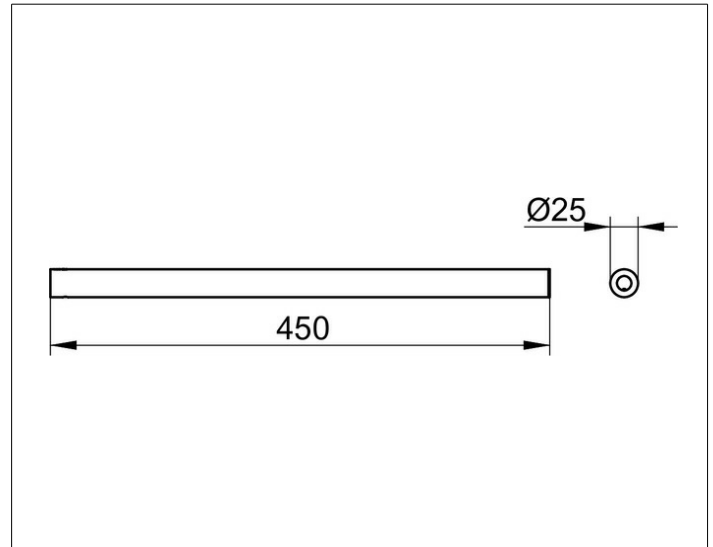

Collection REVA

12820370000 Towel holder

PRODUCT

DRAWING

PRODUCT ATTRIBUTES

fixed

SURFACE

black matt

DIMENSION

450 mm

SPECIFICATIONS

KEUCO COLLECTION REVA - Towel holder, 1 arm 450 mm - 12820370000

Powerful accents

Perfection in detail - The one that connects Combination of design and function - 1 arm - Fixed

Width / ø : 25 mm - Height: 25 mm - Dimension: 450 mm

Material: Metal

Surface: black matt

The product can be screwed or glued - Concealed fastening - Including corrosion-free fastening material

Optional glue set

Glue set no. 10 with rosette - Art.no.glueset 4994371001

Articlenumber: 12820370000