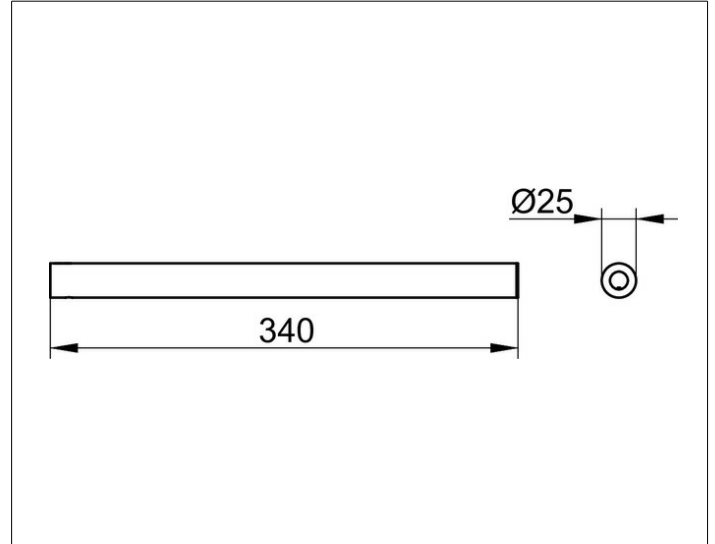

Collection Reva
12822010000 Towel holder

PRODUCT

DRAWING

PRODUCT ATTRIBUTES

fixed

SURFACE

chrome-plated

DIMENSION

340 mm