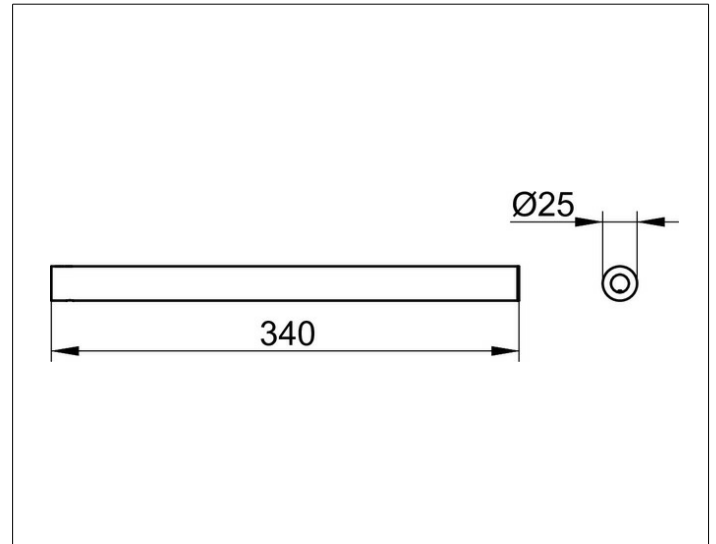

Collection REVA

12822370000 Towel holder

PRODUCT

DRAWING

PRODUCT ATTRIBUTES

fixed

SURFACE

black matt

DIMENSION

340 mm

SPECIFICATIONS

KEUCO COLLECTION REVA - Towel holder, 1 arm 340 mm - 12822370000

Powerful accents

Perfection in detail - The one that connects Combination of design and function - 1 arm - Fixed

Width / ø : 25 mm - Height: 25 mm - Dimension: 340 mm

Material: Metal

Surface: black matt

The product can be screwed or glued - Concealed fastening - Including corrosion-free fastening material

Optional glue set

Glue set no. 10 with rosette - Art.no.glueset 4994371001

Articlenumber: 12822370000