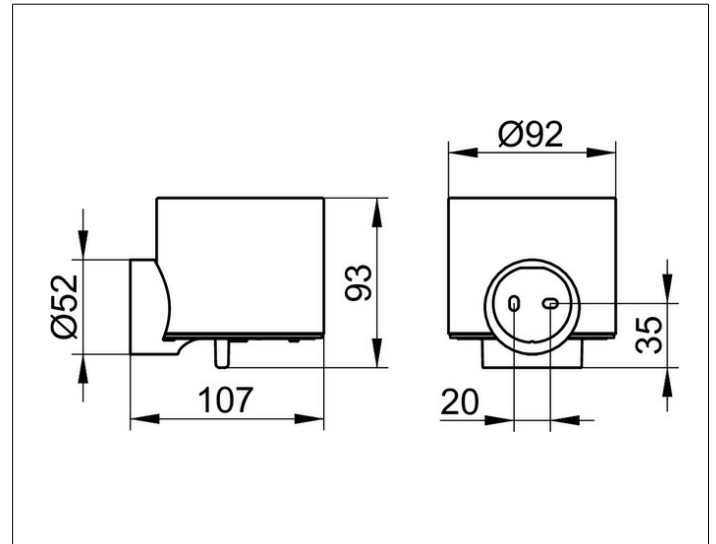

Collection REVA

12852379000 Lotion dispenser

PRODUCT

DRAWING

PRODUCT ATTRIBUTES

crystal glass matt, complete with holder and pump
for liquid soap
Capacity: approx. 150 ml
Dosage: approx. 0,5ml/stroke

SURFACE

black matt

SPECIFICATIONS

KEUCO COLLECTION REVA - Lotion dispenser - 12852379000

Powerful accents

Perfection in detail - The one that connects Combination of design and function - Complete with holder and pump,
crystal glass matt - Capacity 140 ml, ca 0,5 ml/stroke

Width / ø : 92 mm - Height: 93 mm - Dimension: 107 mm

Material: Metal/Crystal glass

Surface: black matt

The product can be screwed or glued - Concealed fastening - Including corrosion-free fastening material