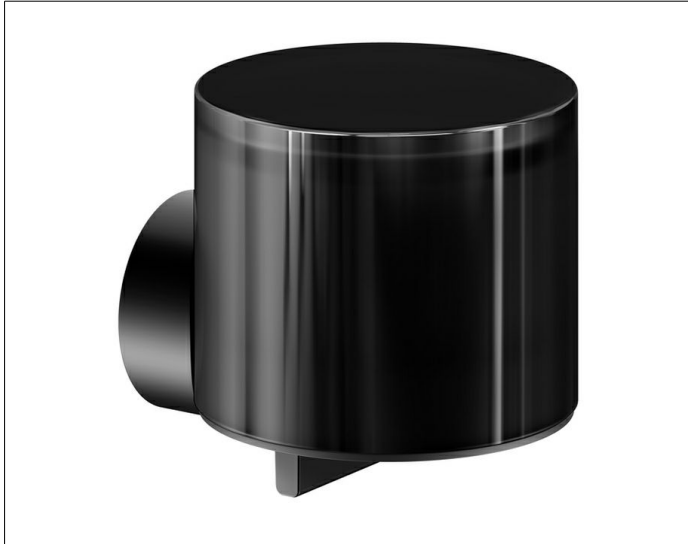

Collection REVA

12852379000 Lotion dispenser

PRODUCT

DRAWING

PRODUCT ATTRIBUTES

crystal glass matt, complete with holder and pump
for liquid soap
Capacity: approx. 150 ml
Dosage: approx. 0,5ml/stroke

SURFACE

black matt

SPECIFICATIONS

KEUCO COLLECTION REVA - Lotion dispenser - 12852379000

Powerful accents

Perfection in detail - The one that connects Combination of design and function - Complete with holder and pump,
crystal glass matt - Capacity 140 ml, ca 0,5 ml/stroke

Width / ø : 92 mm - Height: 93 mm - Dimension: 107 mm

Material: Metal/Crystal glass

Surface: black matt

The product can be screwed or glued - Concealed fastening - Including corrosion-free fastening material