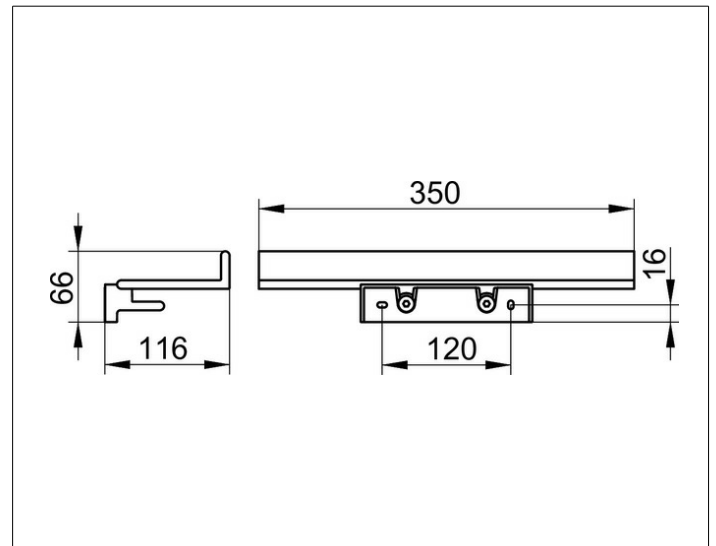

Collection REVA

1285851000 Shower shelf

PRODUCT

DRAWING

PRODUCT ATTRIBUTES

removable, with concealed fastening screws,
with integrated hook

SURFACE

white matt

SPECIFICATIONS

KEUCO COLLECTION REVA - Shower shelf - 1285851000

The perfect fit - The practical little helpers.

Perfection in detail - The one that connects Combination of design and
function - With integrated hook - Removable

Width / \varnothing : 350 mm - Height: 66 mm - Dimension: 116 mm

Material: Metal

Surface: chrome

The product can be screwed or glued - concealed fastening - including
corrosion-free fastening material

Optional glue set