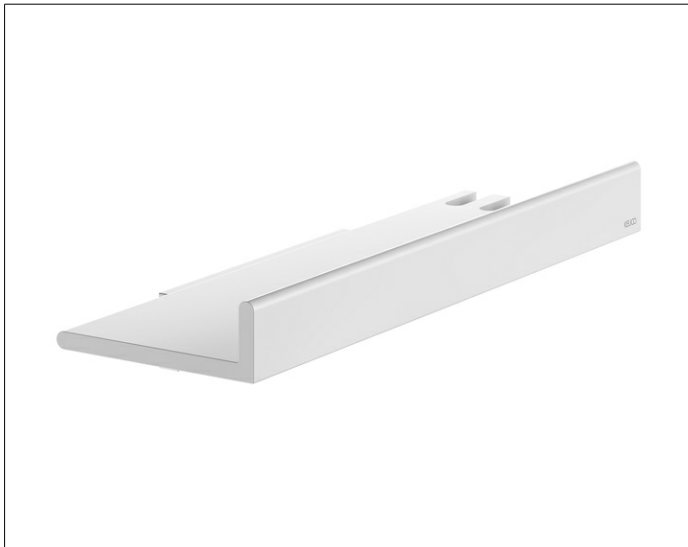

Collection REVA

1285851000 Shower shelf

PRODUCT

DRAWING

PRODUCT ATTRIBUTES

removable, with concealed fastening screws,
with integrated hook

SURFACE

white matt

SPECIFICATIONS

KEUCO COLLECTION REVA - Shower shelf - 1285851000

The perfect fit - The practical little helpers.

Perfection in detail - The one that connects Combination of design and
function - With integrated hook - Removable

Width / \varnothing : 350 mm - Height: 66 mm - Dimension: 116 mm

Material: Metal

Surface: chrome

The product can be screwed or glued - concealed fastening - including
corrosion-free fastening material

Optional glue set