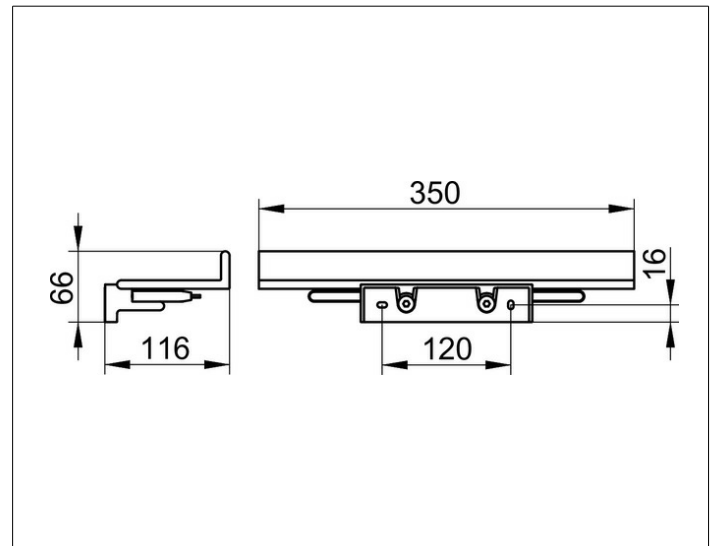

Collection REVA

12859510000 Shower shelf

PRODUCT

DRAWING

PRODUCT ATTRIBUTES

with integrated glass wiper,
removable, with concealed fastening screws,
with integrated hook

SURFACE

white matt

SPECIFICATIONS

KEUCO COLLECTION REVA - Shower shelf with glass wiper -
12859510000

The perfect fit - The practical little helpers.

Perfection in detail - The one that connects Combination of design and
function - With integrated hook and glass wiper - Removable

Width / ø : 350 mm - Height: 66 mm - Dimension: 116 mm

Material: Metal

Surface: chrome

The product can be screwed or glued - concealed fastening - including
corrosion-free fastening material

Optional glue set