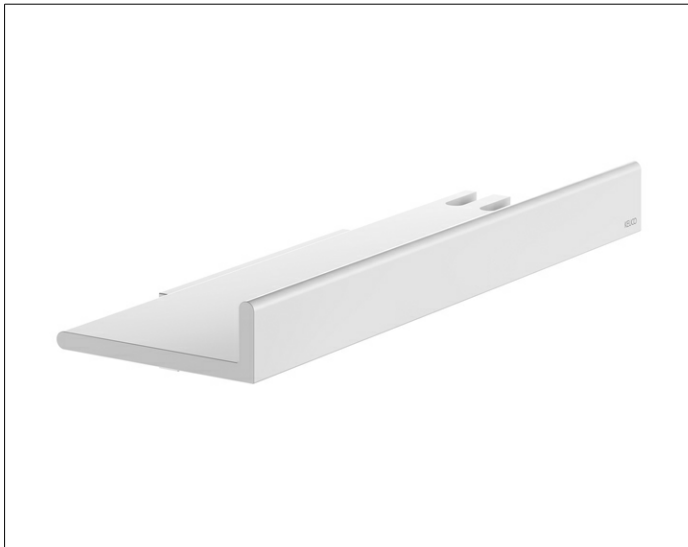

Collection REVA

12859510000 Shower shelf

PRODUCT

DRAWING

PRODUCT ATTRIBUTES

with integrated glass wiper,
removable, with concealed fastening screws,
with integrated hook

SURFACE

white matt

SPECIFICATIONS

KEUCO COLLECTION REVA - Shower shelf with glass wiper -
12859510000

The perfect fit - The practical little helpers.

Perfection in detail - The one that connects Combination of design and
function - With integrated hook and glass wiper - Removable

Width / ø : 350 mm - Height: 66 mm - Dimension: 116 mm

Material: Metal

Surface: chrome

The product can be screwed or glued - concealed fastening - including
corrosion-free fastening material

Optional glue set