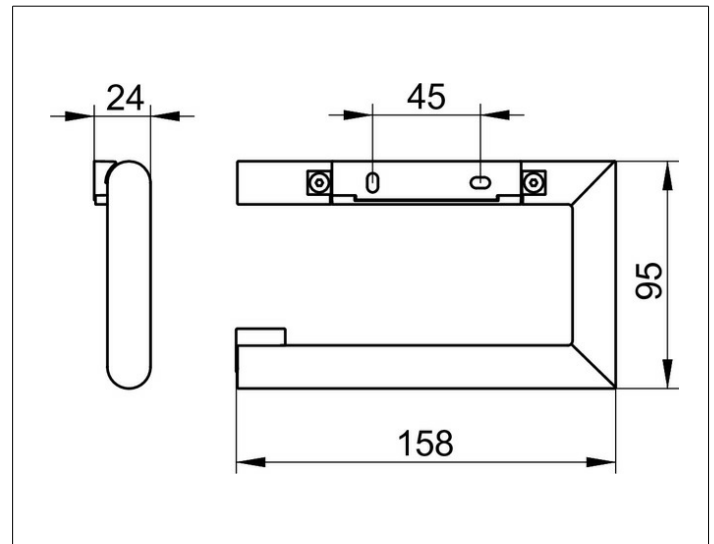

Collection REVA

12862010000 Toilet paper holder

PRODUCT

DRAWING

PRODUCT ATTRIBUTES

open form
for 100/120 mm wide paper rolls

SURFACE

chrome-plated

SPECIFICATIONS

KEUCO COLLECTION REVA - Toilet paper holder, open form - 12862010000

The perfect fit - The practical little helpers.

Perfection in detail - The one that connects Combination of design and function - For 100/120 mm wide paper rolls

Width / ø : 158 mm - Height: 95 mm - Dimension: 24 mm

Material: Metal

Surface: chrome

The product can be screwed or glued - concealed fastening - including corrosion-free fastening material

Optional glue set

Glue set no. 8 with wall element - Art.no.glueset 4994000800

Articlenumber: 12862010000