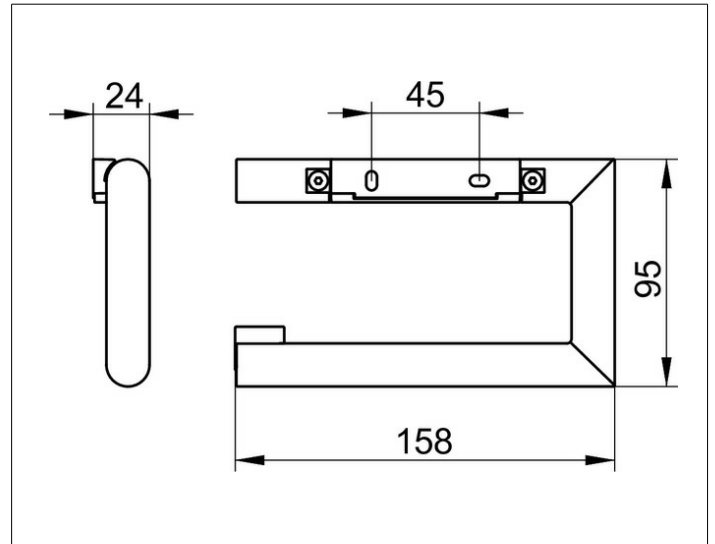

Collection Reva

12862370000 Toilet paper holder

PRODUCT

DRAWING

PRODUCT ATTRIBUTES

open form  
for 100/120 mm wide paper rolls

SURFACE

black matt