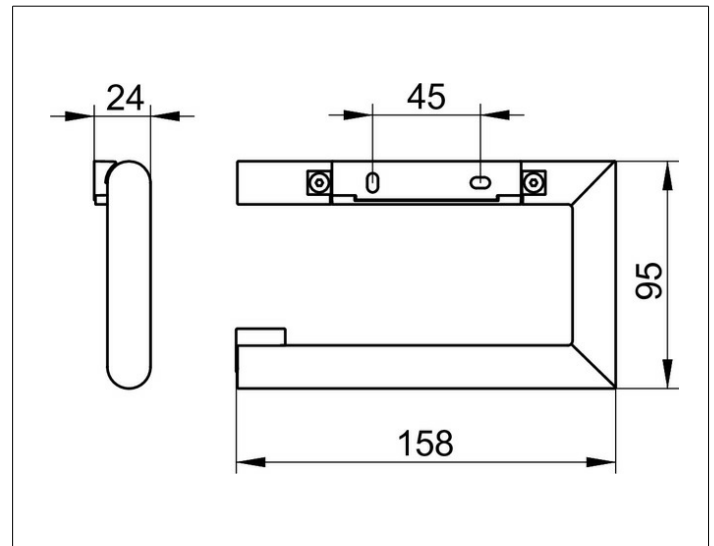

Collection REVA

12862370000 Toilet paper holder

PRODUCT

DRAWING

PRODUCT ATTRIBUTES

open form  
for 100/120 mm wide paper rolls

SURFACE

black matt

SPECIFICATIONS

KEUCO COLLECTION REVA - Toilet paper holder, open form -  
12862370000

Powerful accents

Perfection in detail - The one that connects Combination of design and  
function - For 100/120 mm wide paper rolls

Width /  $\varnothing$  : 158 mm - Height: 95 mm - Dimension: 24 mm

Material: Metal

Surface: black matt

The product can be screwed or glued - Concealed fastening - Including  
corrosion-free fastening material