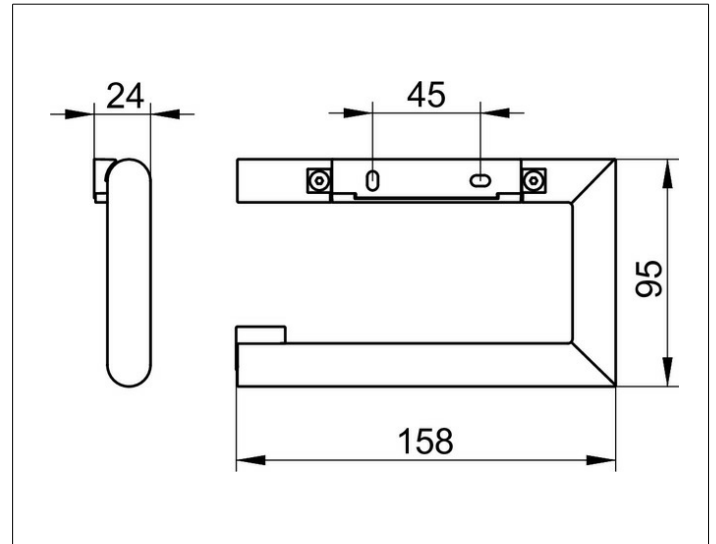

Collection REVA

12862370000 Toilet paper holder

PRODUCT

DRAWING

PRODUCT ATTRIBUTES

open form
for 100/120 mm wide paper rolls

SURFACE

black matt

SPECIFICATIONS

KEUCO COLLECTION REVA - Toilet paper holder, open form -
12862370000

Powerful accents

Perfection in detail - The one that connects Combination of design and
function - For 100/120 mm wide paper rolls

Width / \varnothing : 158 mm - Height: 95 mm - Dimension: 24 mm

Material: Metal

Surface: black matt

The product can be screwed or glued - Concealed fastening - Including
corrosion-free fastening material