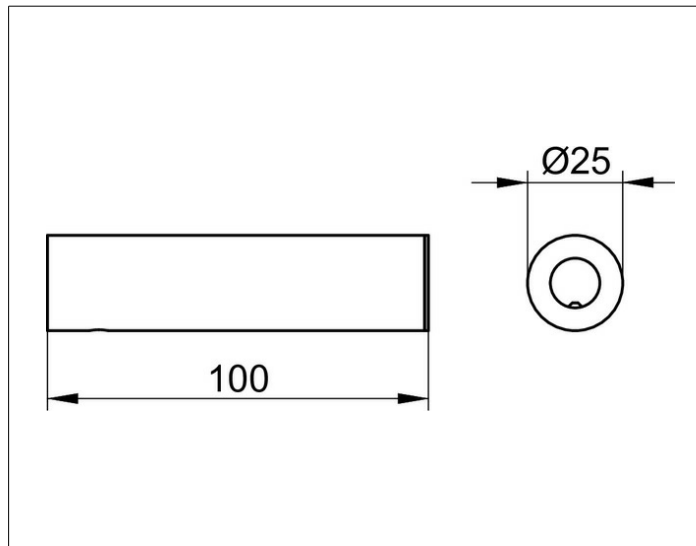

Collection REVA

1286301000 Spare paper holder

PRODUCT

DRAWING

SURFACE

chrome-plated

SPECIFICATIONS

KEUCO COLLECTION REVA - Spare paper holder - 1286301000

The perfect fit - The practical little helpers.

Perfection in detail - The one that connects Combination of design and function - For 100/120 mm wide paper rolls

Width / ϕ : 25 mm - Height: 25 mm - Dimension: 100 mm

Material: Metal

Surface: chrome

The product can be screwed or glued - Concealed fastening - Including corrosion-free fastening material

Optional glue set

Glue set no. 10 with rosette - Art.no.glueset 4994001001