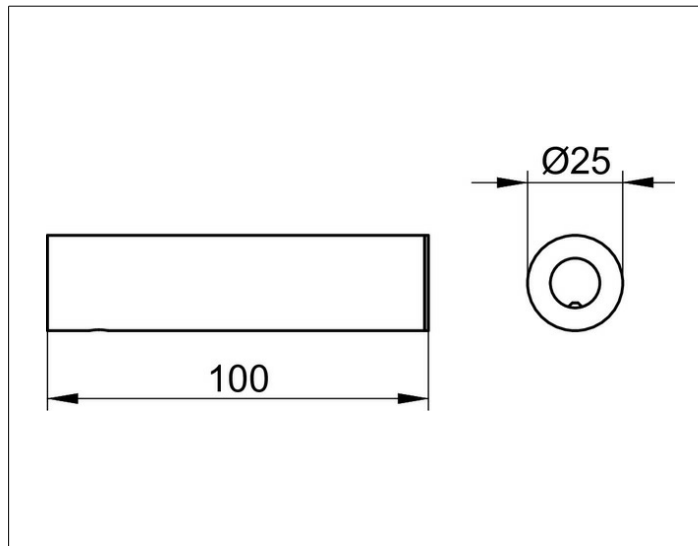

Collection REVA

1286337000 Spare paper holder

**PRODUCT**

**DRAWING**

**SURFACE**

black matt

**SPECIFICATIONS**

KEUCO COLLECTION REVA - Spare paper holder - 12863370000

Powerful accents

Perfection in detail - The one that connects Combination of design and function - For 100/120 mm wide paper rolls

Width /  $\phi$  : 25 mm - Height: 25 mm - Dimension: 100 mm

Material: Metal

Surface: black matt

The product can be screwed or glued - Concealed fastening - Including corrosion-free fastening material

Optional glue set

Glue set no. 10 with rosette - Art.no.glueset 4994371001

Articlenumber: 12863370000