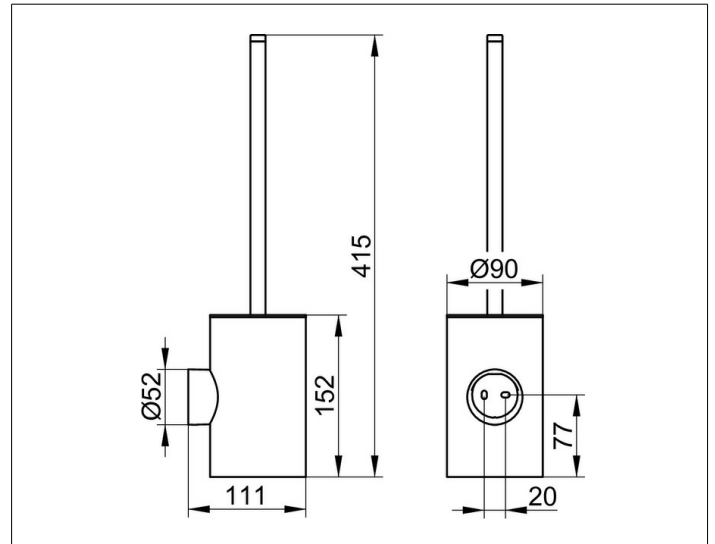

Collection REVA

12864379000 Toilet brush set

PRODUCT

DRAWING

SURFACE

black matt

SPECIFICATIONS

KEUCO COLLECTION REVA - Toilet brush set - 12864379000

Powerful accents

Perfection in detail - The one that connects Combination of design and function - Wall model with crystal glass matt - Including black spare brush head

Width / ø : 90 mm - Height: 415 mm - Dimension: 111 mm

Material: Metal/Crystal glass

Surface: black matt

The product can be screwed or glued - Concealed fastening - Including corrosion-free fastening material

Optional glue set

Glue set no. 07 - Art.no.glueset 4994000701

Articlenumber: 12864379000