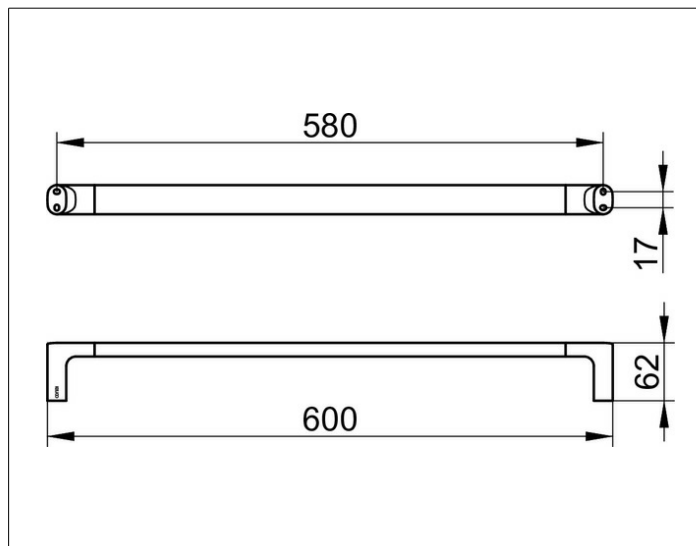

Edition Actis

13501370600 Towel rail

**PRODUCT**

**DRAWING**

**SURFACE**

black matt

**DIMENSION**

600 mm