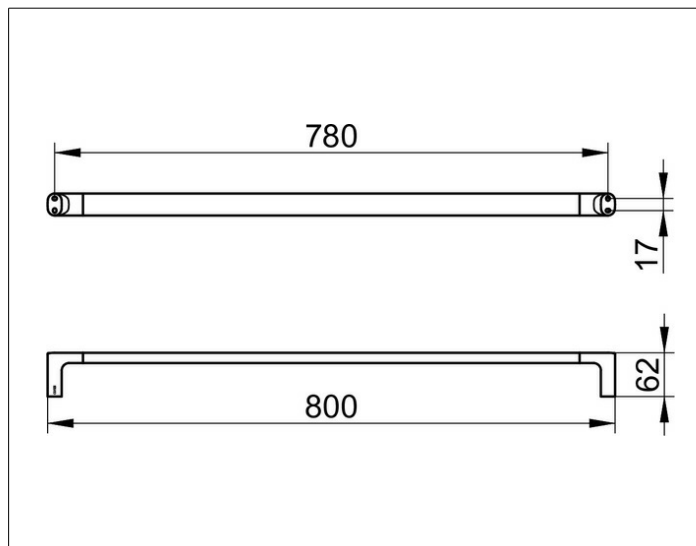

Edition Actis

13501370800 Towel rail

PRODUCT

DRAWING

SURFACE

black matt

DIMENSION

800 mm