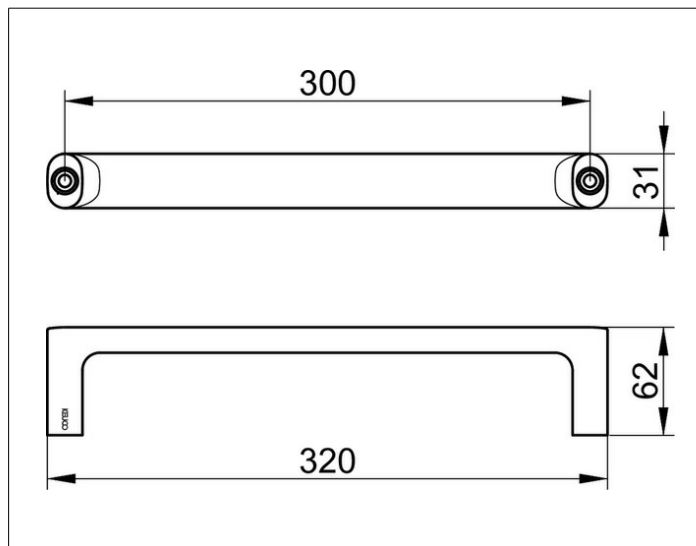

Edition Actis

13507370000 Grab bar

PRODUCT

DRAWING

SURFACE

black matt

DIMENSION

320 mm