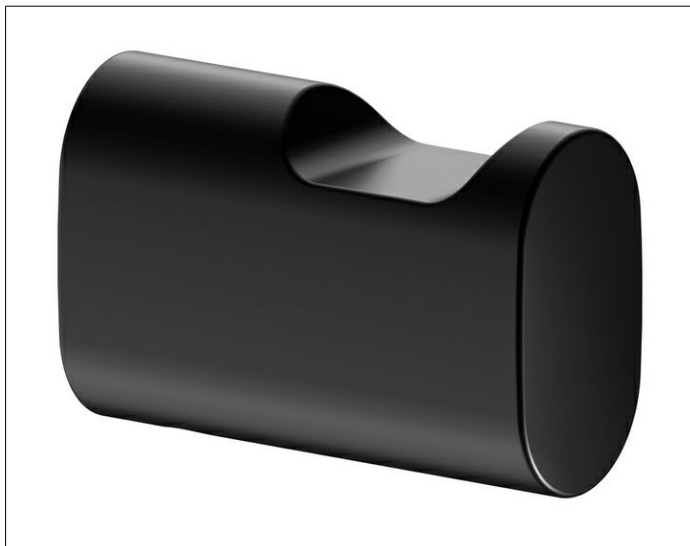

Edition Actis

1351437000 Towel hook

PRODUCT

DRAWING

SURFACE

black matt