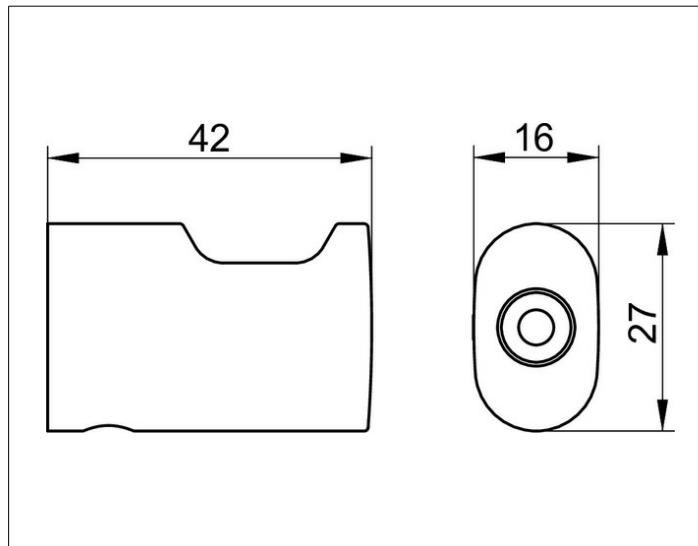

Edition Actis

1351437000 Towel hook

PRODUCT

DRAWING

SURFACE

black matt