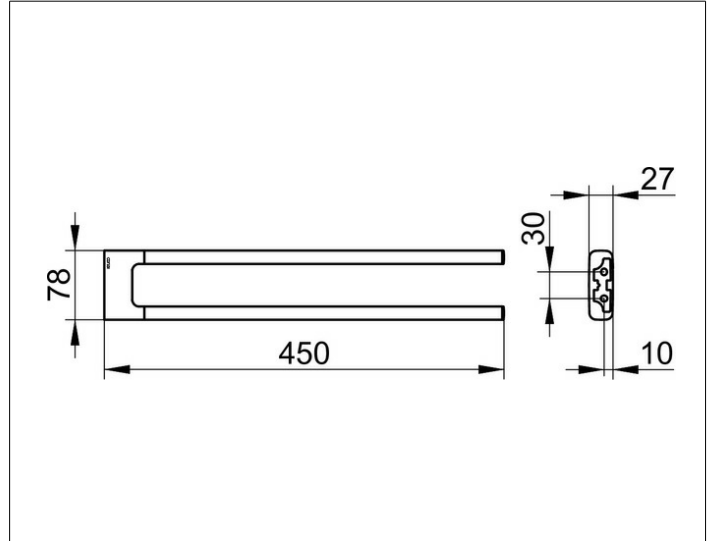

Edition ACTIS

1351837000 Towel holder

PRODUCT

DRAWING

PRODUCT ATTRIBUTES

fixed

SURFACE

black matt

DIMENSION

450 mm