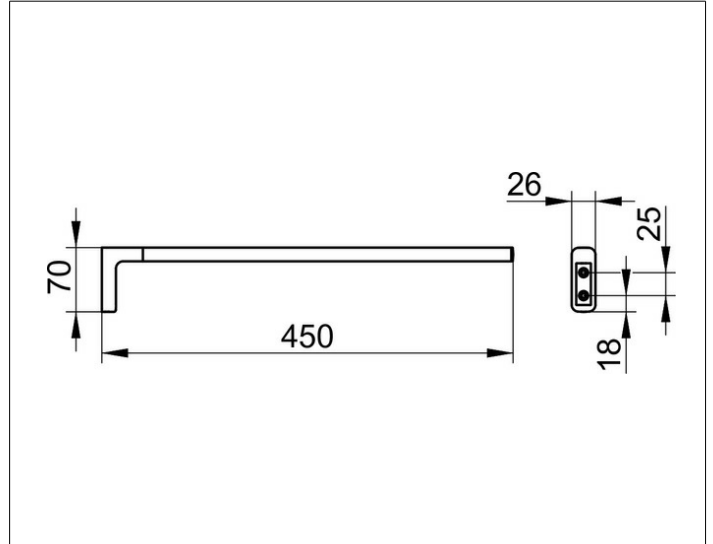

Edition ACTIS

13520370000 Towel holder

PRODUCT

DRAWING

PRODUCT ATTRIBUTES

fixed

SURFACE

black matt

DIMENSION

450 mm