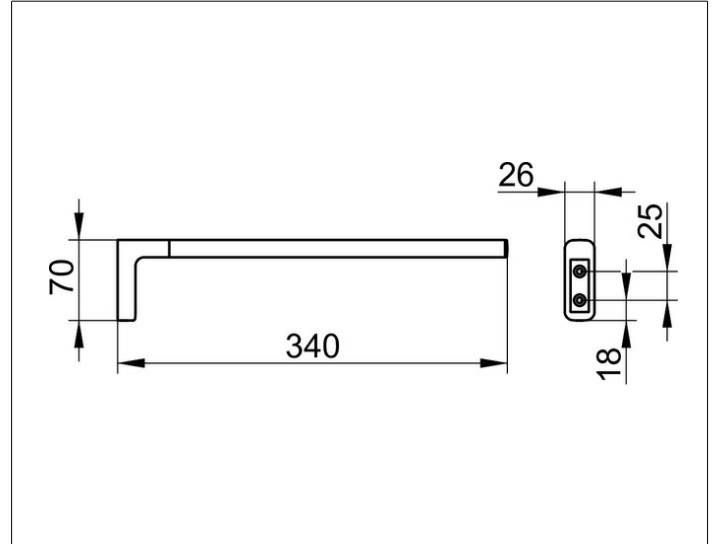

Edition ACTIS

13522370000 Towel holder

PRODUCT

DRAWING

PRODUCT ATTRIBUTES

fixed

SURFACE

black matt

DIMENSION

340 mm