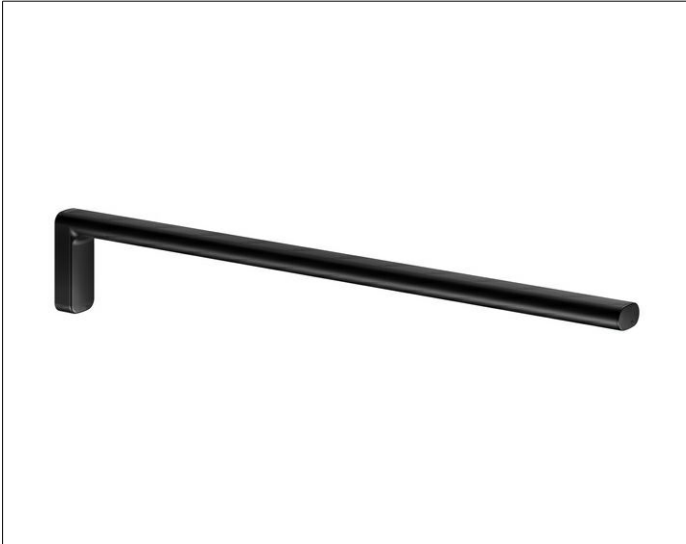

Edition ACTIS

13522370000 Towel holder

PRODUCT

DRAWING

PRODUCT ATTRIBUTES

fixed

SURFACE

black matt

DIMENSION

340 mm